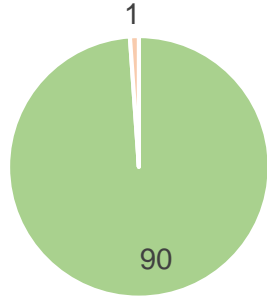

Compelling Vision Surveys - Members

Information Enough Yes	Information Enough No	Stay Regardless	Evaluate Options	Process to Leave	Affiliation Yes	Affiliation No
90	1	3	27	61	28	61

Supply Enough

Part 1

Part 2

Church Board supplied enough information to make an intelligent decision	Church Board did not supply enough information to make an intelligent decision	Remain in the denomination regardless of the Compelling Vision	Remain for now but explore feasible options over the next two years	Begin the process of leaving the denomination	Affiliate with another organization	Do not affiliate with another organization
--	--	--	---	---	-------------------------------------	--