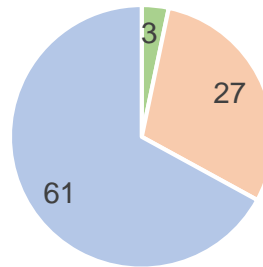

Compelling Vision Surveys - Members

Information Enough Yes	Information Enough No	Stay Regardless	Evaluate Options	Process to Leave	Affiliation Yes	Affiliation No
90	1	3	27	61	28	61

Supply Enough

Part 1

Part 2

Church Board supplied enough information to make an intelligent decision	Church Board did not supply enough information to make an intelligent decision	Remain in the denomination regardless of the Compelling Vision	Remain for now but explore feasible options over the next two years	Begin the process of leaving the denomination	Affiliate with another organization	Do not affiliate with another organization
--	--	--	---	---	-------------------------------------	--