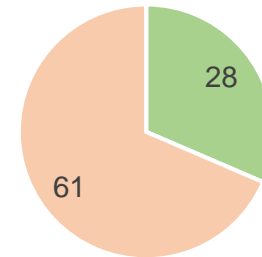

Compelling Vision Surveys - Members

Information Enough Yes	Information Enough No	Stay Regardless	Evaluate Options	Process to Leave	Affiliation Yes	Affiliation No
90	1	3	27	61	28	61

Supply Enough

Part 1

Part 2

Church Board supplied enough information to make an intelligent decision	Church Board did not supply enough information to make an intelligent decision	Remain in the denomination regardless of the Compelling Vision	Remain for now but explore feasible options over the next two years	Begin the process of leaving the denomination	Affiliate with another organization	Do not affiliate with another organization
--	--	--	---	---	-------------------------------------	--