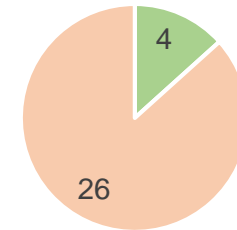

Compelling Vision Surveys - Regular Attenders

Information Enough	Information Enough	Stay	Evaluate	Process to	Affiliation	Affiliation
Yes	No	Regardless	Options	Leave	Yes	No
31	0	1	2	28	4	26

Supply Enough

Part 1

Part 2

Church Board supplied enough information to make an intelligent decision	Church Board did not supply enough information to make an intelligent decision	Remain in the denomination regardless of the Compelling Vision	Remain for now but explore feasible options over the next two years	Begin the process of leaving the denomination	Affiliate with another organization	Do not affiliate with another organization
--	--	--	---	---	-------------------------------------	--