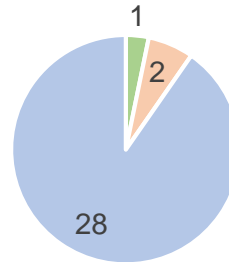

Compelling Vision Surveys - Regular Attenders

Information Enough	Information Enough	Stay	Evaluate	Process to	Affiliation	Affiliation
Yes	No	Regardless	Options	Leave	Yes	No
31	0	1	2	28	4	26

Supply Enough

Part 1

Part 2

Church Board supplied enough information to make an intelligent decision	Church Board did not supply enough information to make an intelligent decision	Remain in the denomination regardless of the Compelling Vision	Remain for now but explore feasible options over the next two years	Begin the process of leaving the denomination	Affiliate with another organization	Do not affiliate with another organization
--	--	--	---	---	-------------------------------------	--